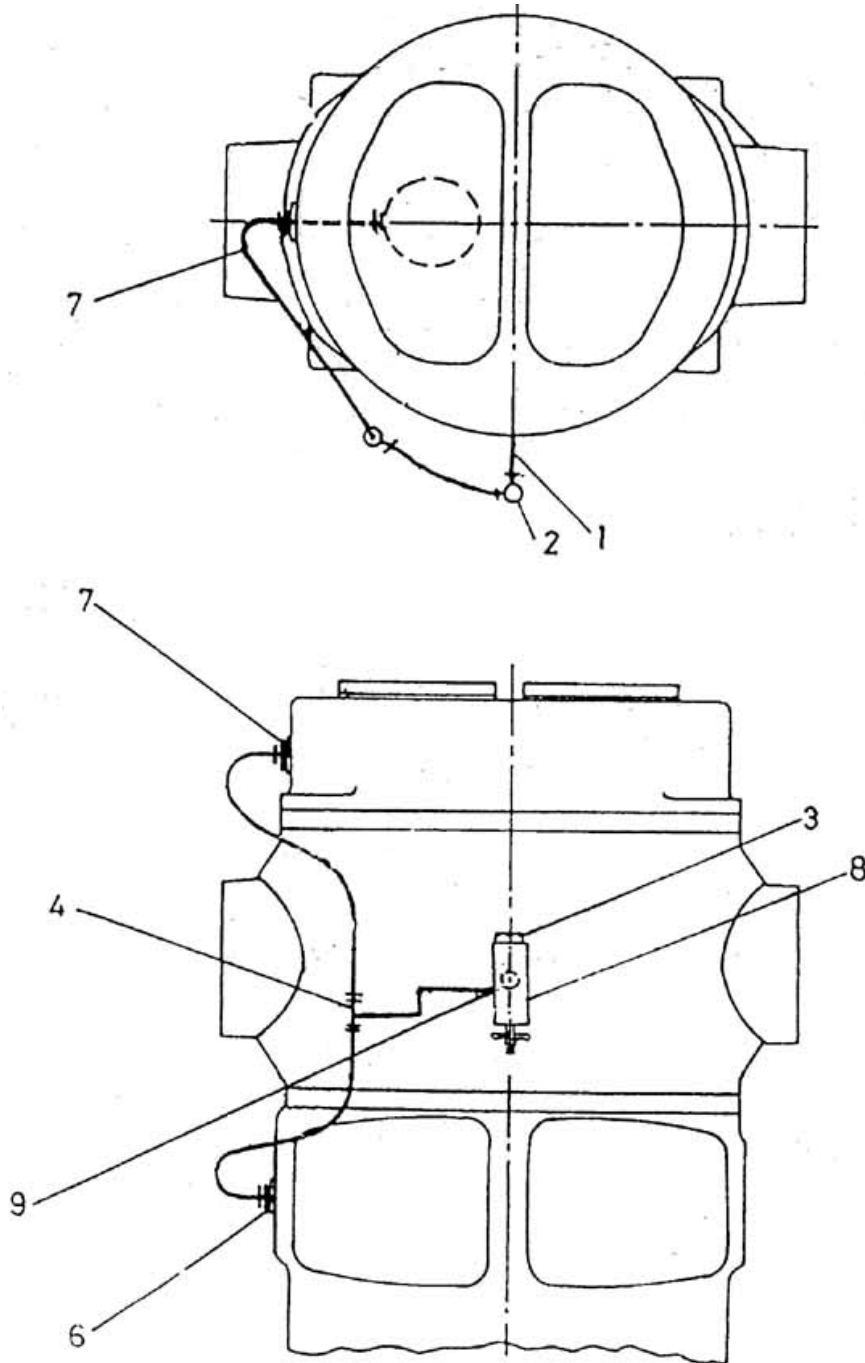

## 27. ASSEMBLY UNLOADER PIPING - MODEL 8 x 5 NL

All manufacturer's names, numbers, photos, product description and/or part numbers are used for reference purposes only & it is not implied that any part listed is the product of these manufacturers. Since Approvement are made from time to time, the illustration and specifications are subject to change without notice.

## 27. ASSEMBLY UNLOADER PIPING - MODEL 8 x 5 NL

No.	Description	Ref Part No.	QTY
1	Stud Valve Aux	30762678	1
2	Tee Reducing 1/2" X 1/2" X 3/8"	97057848	1
3	Reducer Bushing 1/2" X 1/4"	95002044	1
4	Tee Union 3/8" X 3/8" X 3/8"	70316609	1
5	Connector Male 3/8" X 1/8"	70316641	2
6	Fitting Tank	70409198	2
7	Tube	70220355	10
8	Valve Auxiliary	94465002	1
9	Plug Pipe Sq. Head 1/2"	95033619	1
-	Elbow Male 3/8" X 1/8"	70316625	1