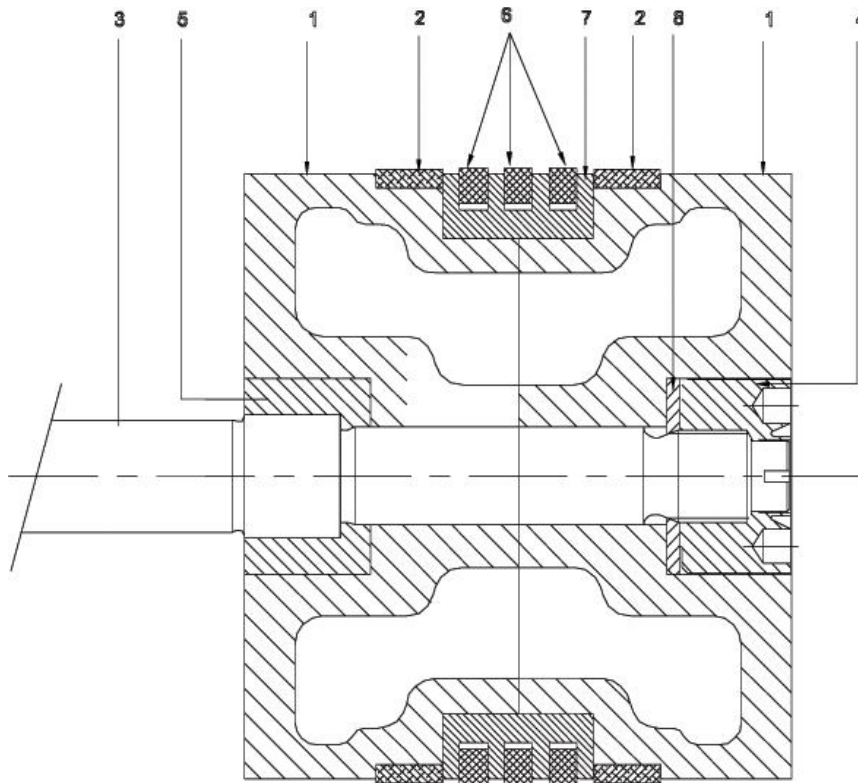

B0916163 - Piston Dia. 220 (Set of 2 Half)

No.	Description	Ref Part No.	QTY
1	Piston Dia. 220 (Set of 2 Half)	B0916163	1
2	– Rider Ring	H3223163	2
3	– Piston Rod	B4229163	1
4	– Piston Nut	C6714165	1
5	– Sleeve for Piston	C6571161	1
6	– Piston Ring	–	3
7	– Intermediate Sleeve	C6585163	1
8	– Washer	M3634161	1